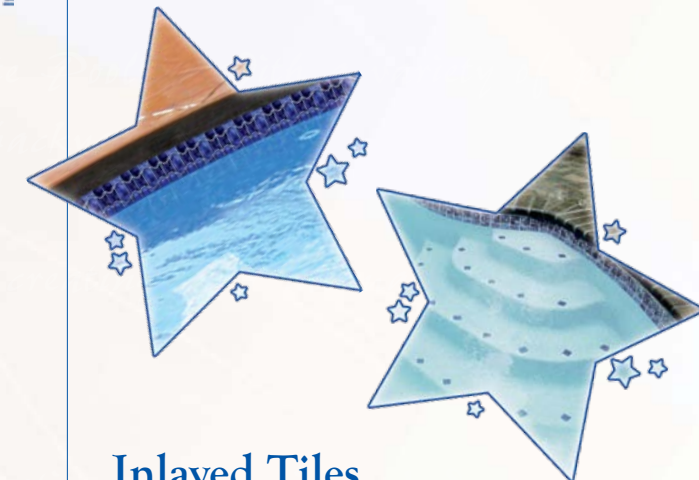

Perimeter Tiles

Choose a decorative perimeter tile to outline your pool with a touch of elegance.

BUE 22
Sky Blue

BUE 40
Navy Blue

BUE 44
Lake Blue

Inlaid Tiles

With inlaid tiles you can highlight the steps and seats of your Liberty pool for safety and aesthetics.