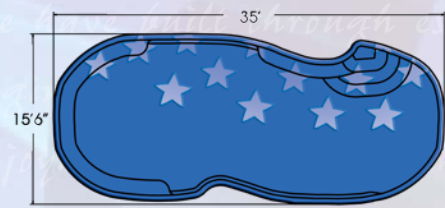

Designs

(Ships from WV)

Washington