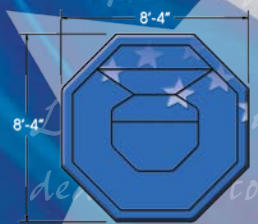

(Ships from WV)

Flagship

(Ships from WV)

Capitol

Memorial

Eagle

Union

Union Spillway